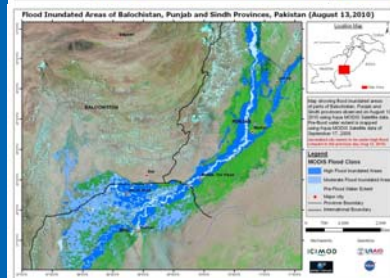

# Regional monitoring of snow and glaciers

ICIMOD

FOR MOUNTAINS AND PEOPLE

## Pakistan Floods August 2008

ICIMOD

FOR MOUNTAINS AND PEOPLE

- Rapid response Mapping efforts
- 39 flood maps and geodatabases were generated and supported to disaster networks in Pakistan and International organizations