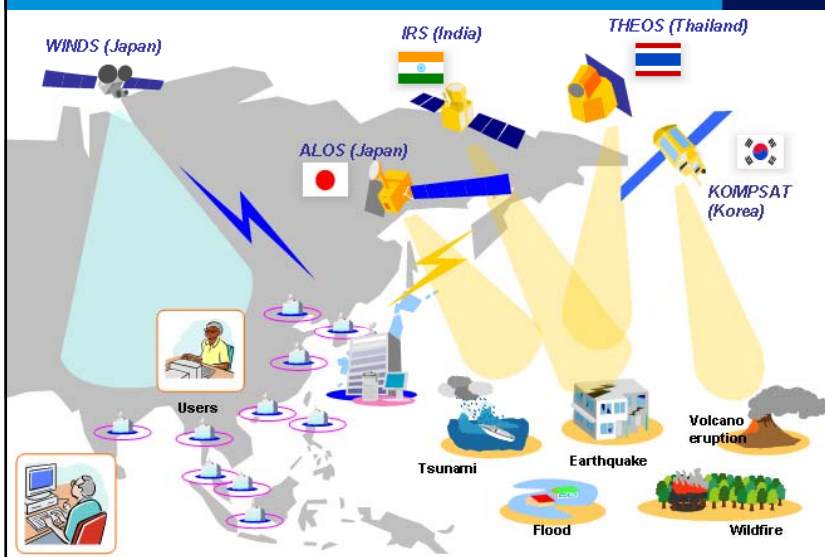

## Regional cooperation for disaster risk reduction in the HKH region

**ICIMOD**

FOR MOUNTAINS AND PEOPLE

- Bridge the gap between technology and disaster management communities
- Improve coordination and communication with regional and international stakeholders
- Identify gaps and strengthen national institutions on DRR
- Regional Gateway / Platform for DRR

# SERVIR-HIMALAYA

Regional Visualization and Monitoring System

SERVIR is an earth observation, monitoring, and visualization system that integrates satellite and other geospatial data for improved scientific knowledge and decision-making by managers, researchers, students, and the general public.