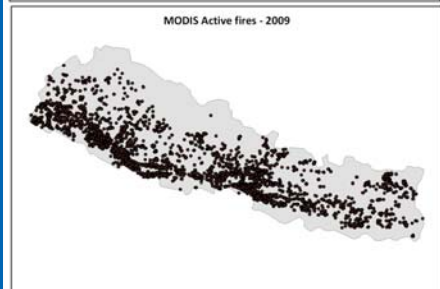

Forest Fires Detection and Monitoring

ICIMOD

FOR MOUNTAINS AND PEOPLE