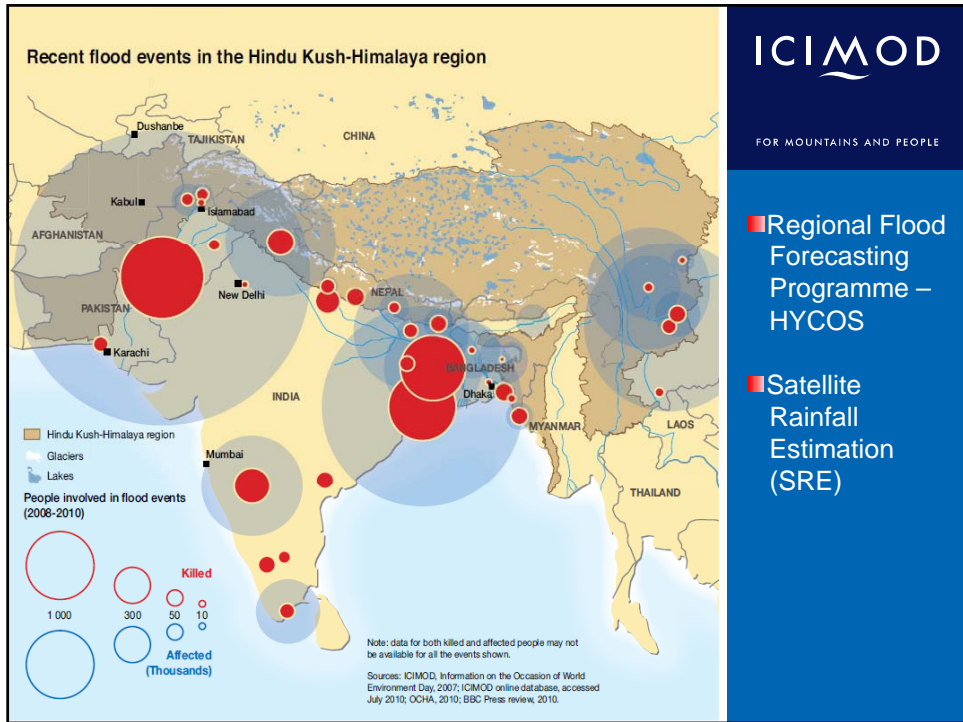

## Most Vulnerable

- Bangladesh (1)
- India (2)
- Nepal (4)
- Afghanistan (8)
- Myanmar (10)
- Pakistan (16)

## Climate Change Vulnerability Map 2011

Maplecroft assesses sub-national climate change vulnerability "hotspots" down to 20km for 172 countries by using a Geographical Information System (GIS) model. The sub-national map is based on Maplecroft's Climate Change Vulnerability Index (CCVI) 2011, which evaluates the vulnerability of human populations to adverse climate-related events and changes in major climate parameters over the next 30 years. The CCVI considers the risk of exposure to climate change and related extreme events (drought, cyclones, landslides, flooding and sea-level rise), with the degree of current sensitivity to that exposure and the ability of the country to adjust to, or take advantage of existing or anticipated stresses resulting from climate change.

## Mountains: Prone to Natural Disaster

ICIMOD

Floods

Flash Floods

Landslides

Earthquake