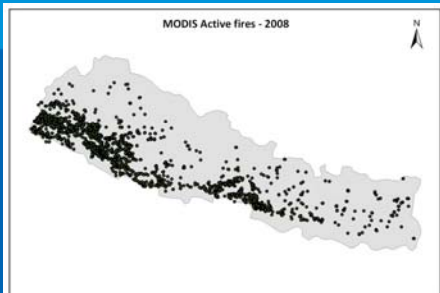

Forest Fires Detection and Monitoring

ICIMOD

FOR MOUNTAINS AND PEOPLE